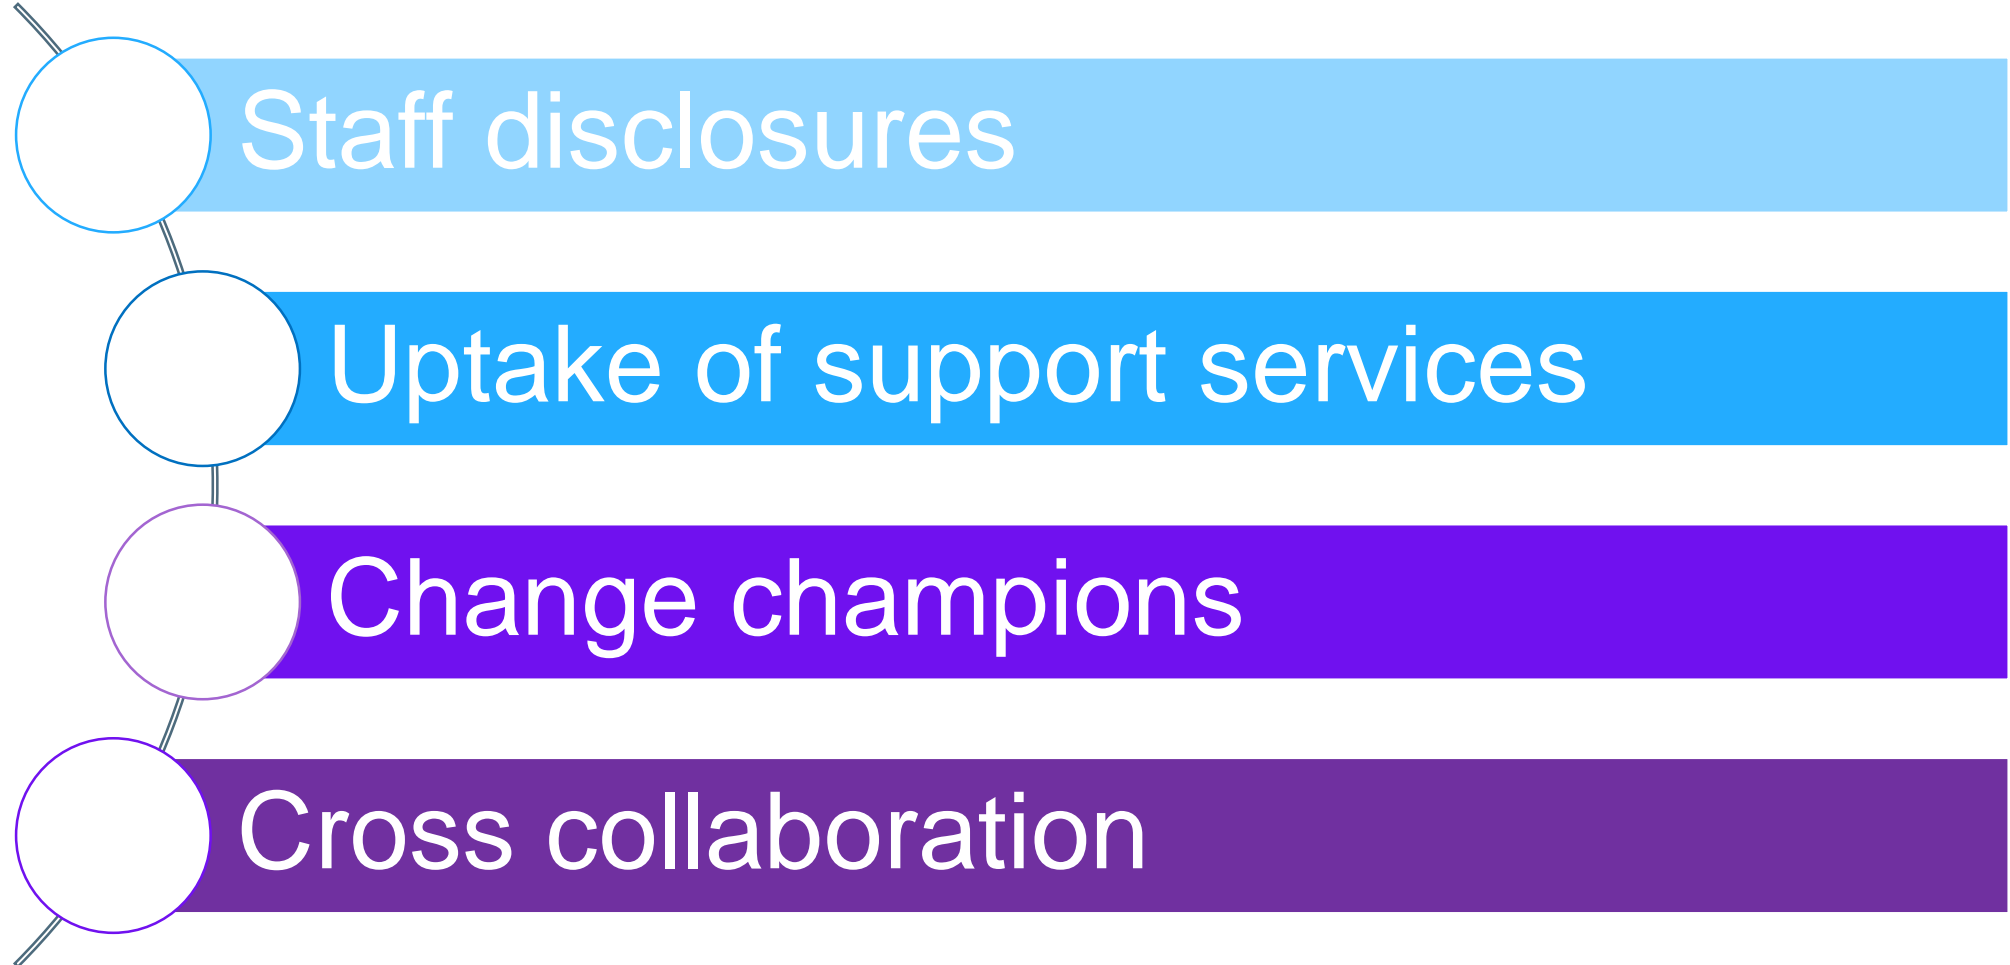

YARRA VALLEY WATER

Family Violence Staff Program

Yarra
Valley
Water

THE JOURNEY

BARRIERS AND CHALLENGES

SUCCESSFUL OUTCOMES

THANK YOU

Robert Morgan